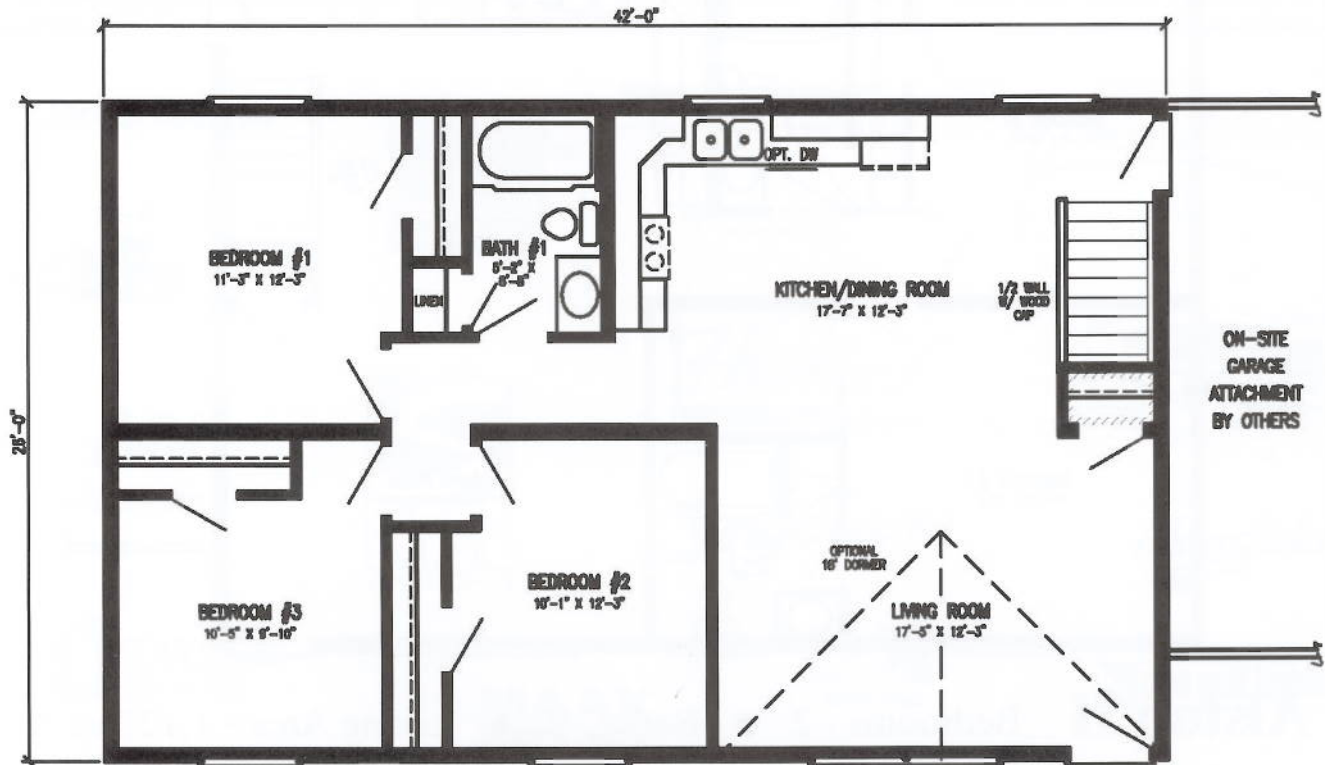

3 Bedroom Ranch Floor Plans

Alston Bedrooms - 3 ♦ Baths - 1 ♦ Living Area - 1,092 sq ft

Blackstone Bedrooms - 3 ♦ Baths - 1½ ♦ Living Area - 1,232 sq ft