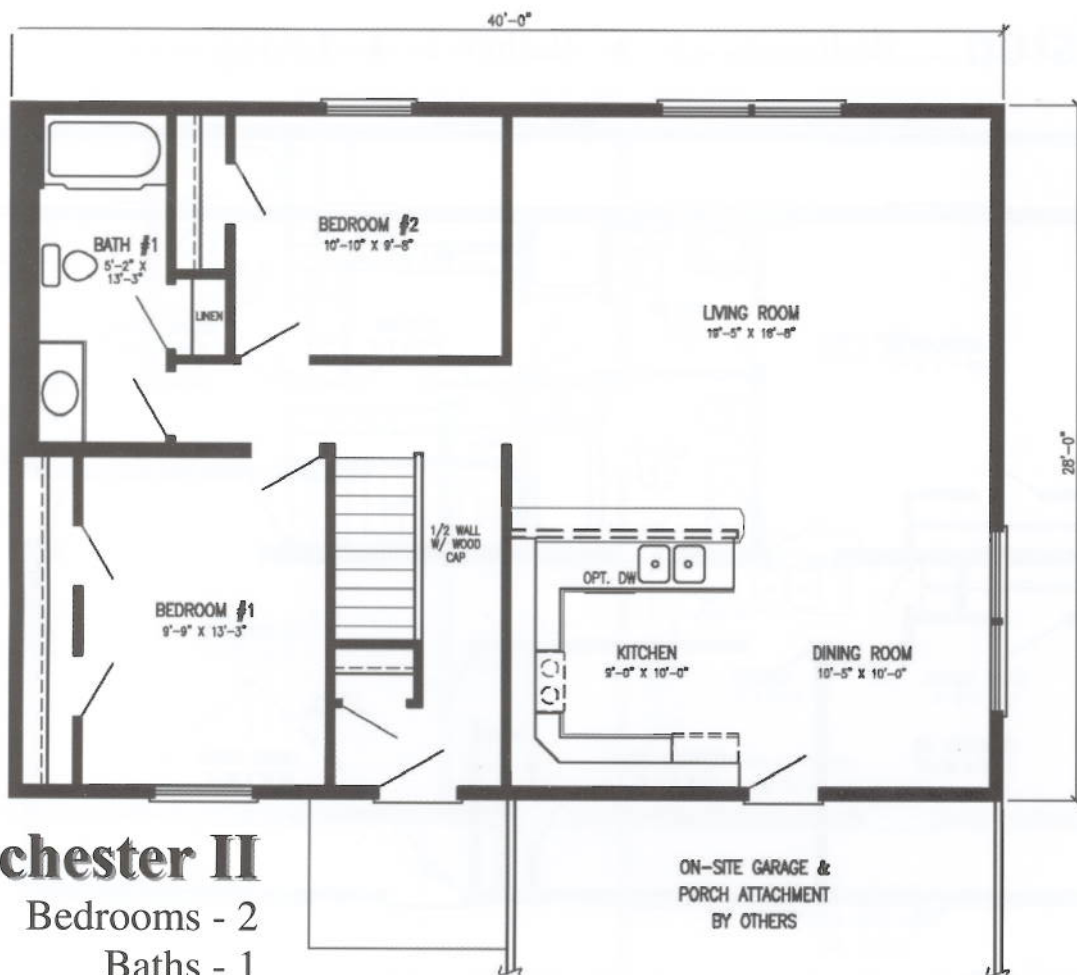

Alston II Bedrooms - 2 ♦ Baths - 2 ♦ Living Area - 1,120 sq ft

Rochester II
 Bedrooms - 2
 Baths - 1
 Living Area - 1,120 sq ft