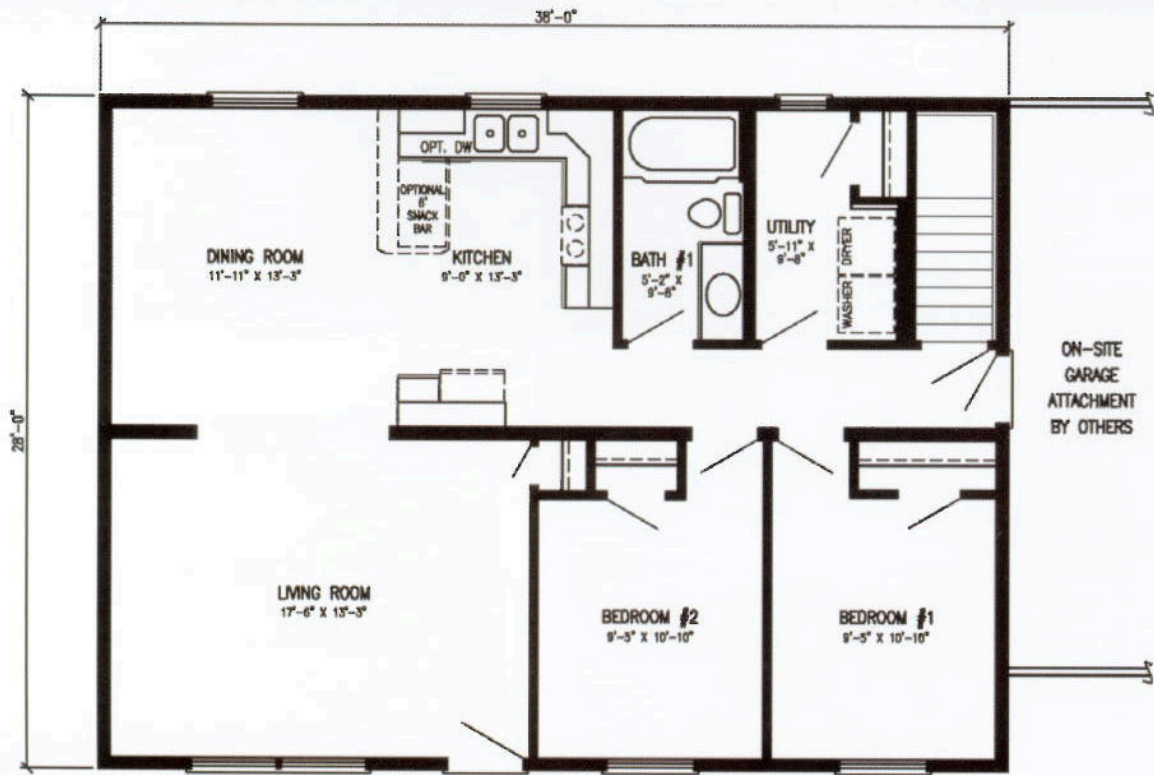

2 Bedroom Ranch Floor Plans

Winston II Bedrooms - 2 ♦ Baths - 1 ♦ Living Area - 1,064 sq ft